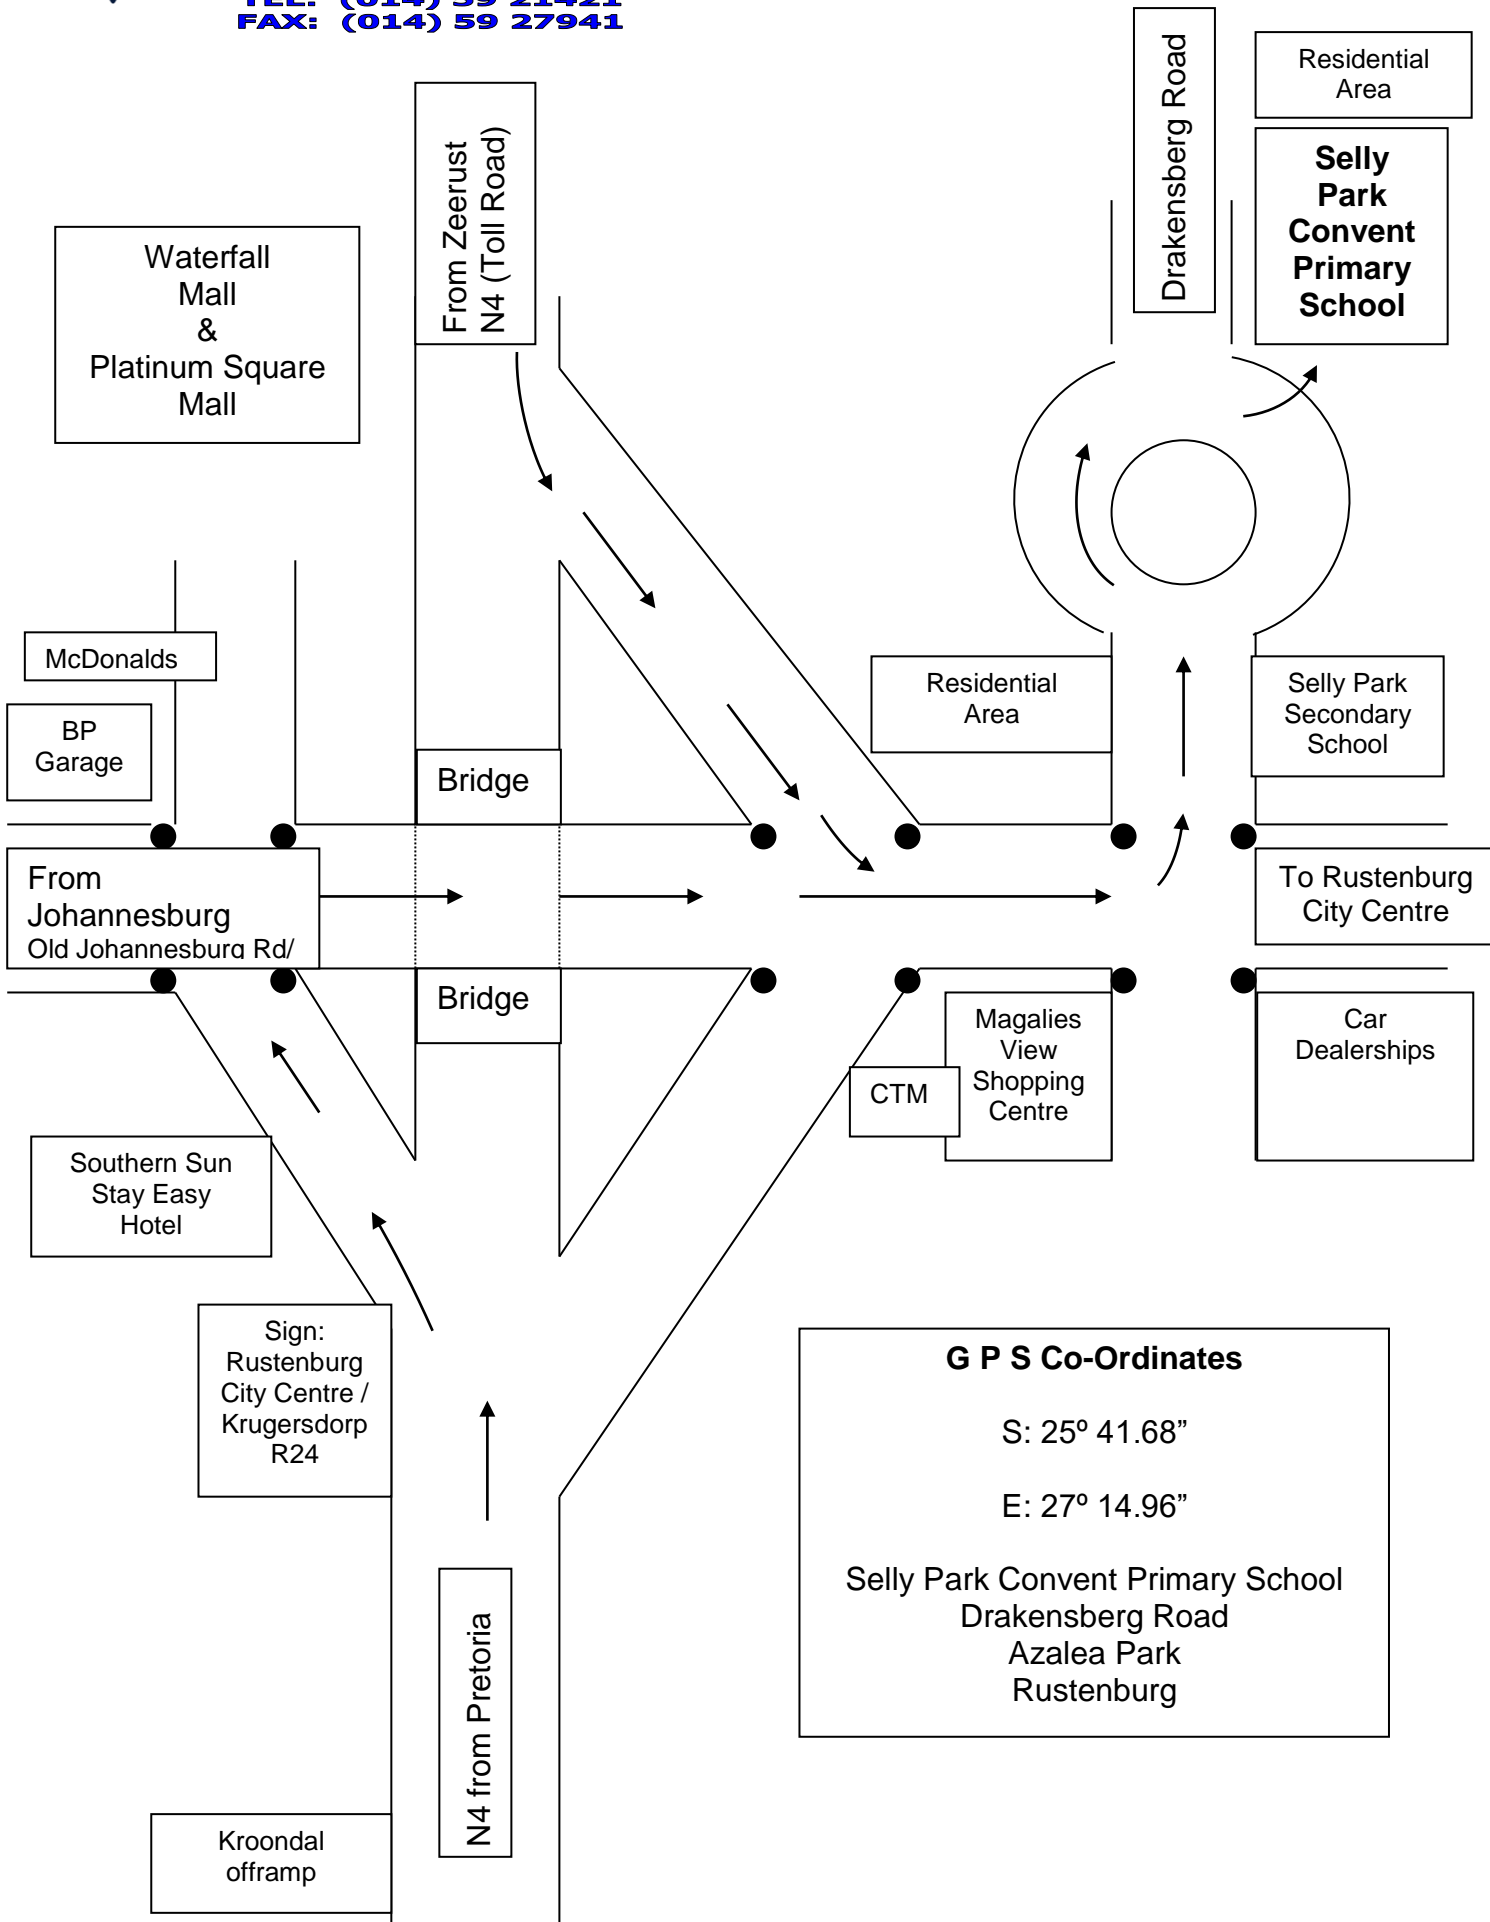

SELLY PARK CONVENT PRIMARY SCHOOL

POSTNET SUITE 4288
PRIVATE BAG X82323
RUSTENBURG
0300

DRAKENSBERG ROAD
AZALEA PARK
RUSTENBURG

TEL: (014) 59 21421
FAX: (014) 59 27941

G P S Co-Ordinates

S: 25° 41.68"

E: 27° 14.96"